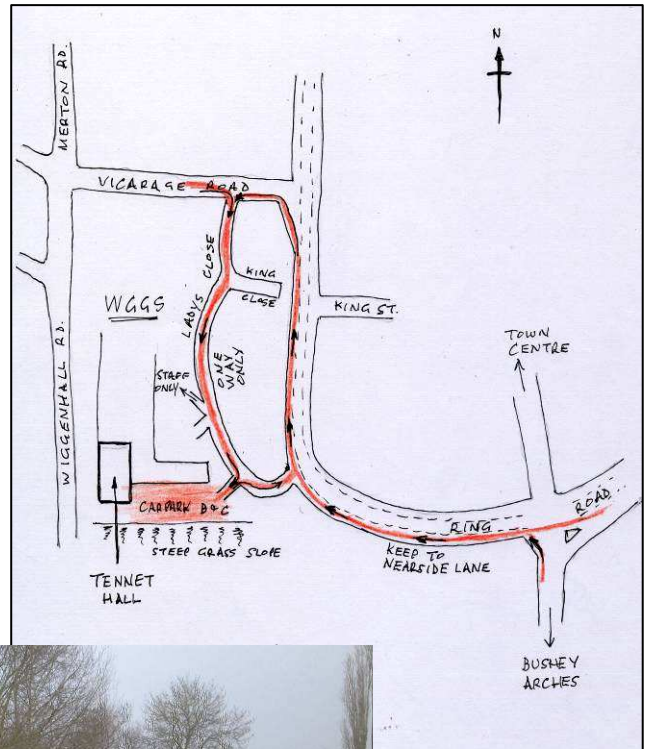

Watford & Bushey Art Society

Directions to Tennet Hall, Watford Grammar School for Girls.

The address is:

Tennet Hall,
Watford Grammar School For Girls, Lady's
Close, Watford WD18 0AE

There is disabled access and toilets available!

Enter from Lady's Close (which is one way
from Vicarage Road end) by this gate,
ignoring the first entrance in the road:

Drive through the first car park area and up this slope, the hall is at the end of the second car park area.

Lots of free parking and if you are running late, the door will be open!