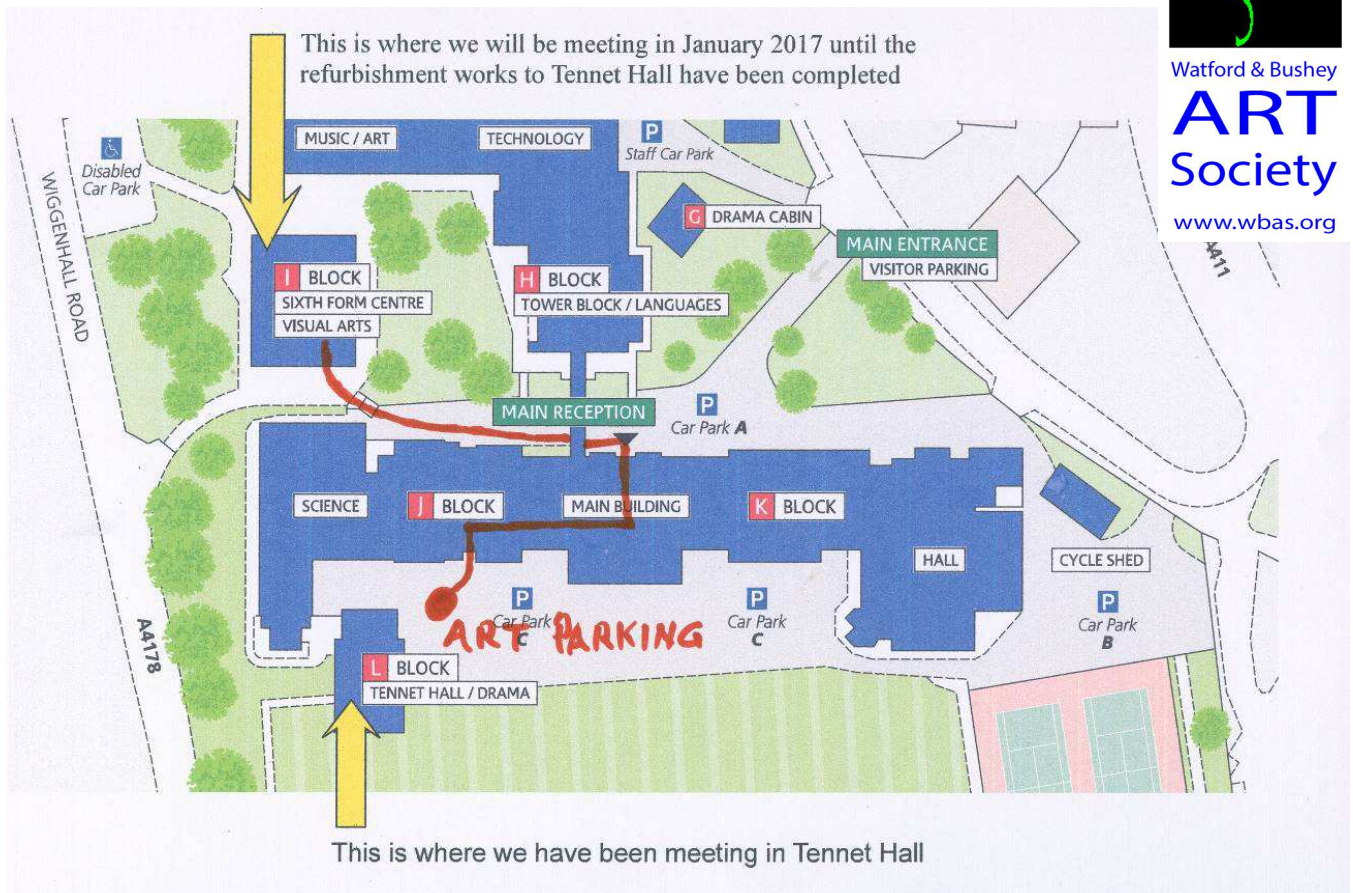

IMPORTANT NEWS

OUR VENUE IS CHANGING

Tennet Hall is being refurbished and when completed later in 2017 will be amazing!
In the meantime we will be meeting in the Sixth Form Common Room at the Girls School.

Watford & Bushey
ART
Society
www.wbas.org

- You can park in the usual place (Car Park C), as if using Tennet Hall and follow the signs through the building to the new venue.

You can also park in Car Park A as shown on the plan in which case you enter through the gate before the normal one in Lady's Close. (Where it says Main Entrance)
Be aware though that spaces are limited and some are in a narrow area and may require reversing into or out of.

- We will try to have someone in Car Park C to guide you but only until 7.30 **so please come a little earlier than normal to allow for this.**
- To encourage you doors will be open at 6.45 and tea and coffee will be available before the meeting starts at 7.30pm
- If you are lost please call Gordon on 07957 387463 for help! (Or Ken on 07939 144910)